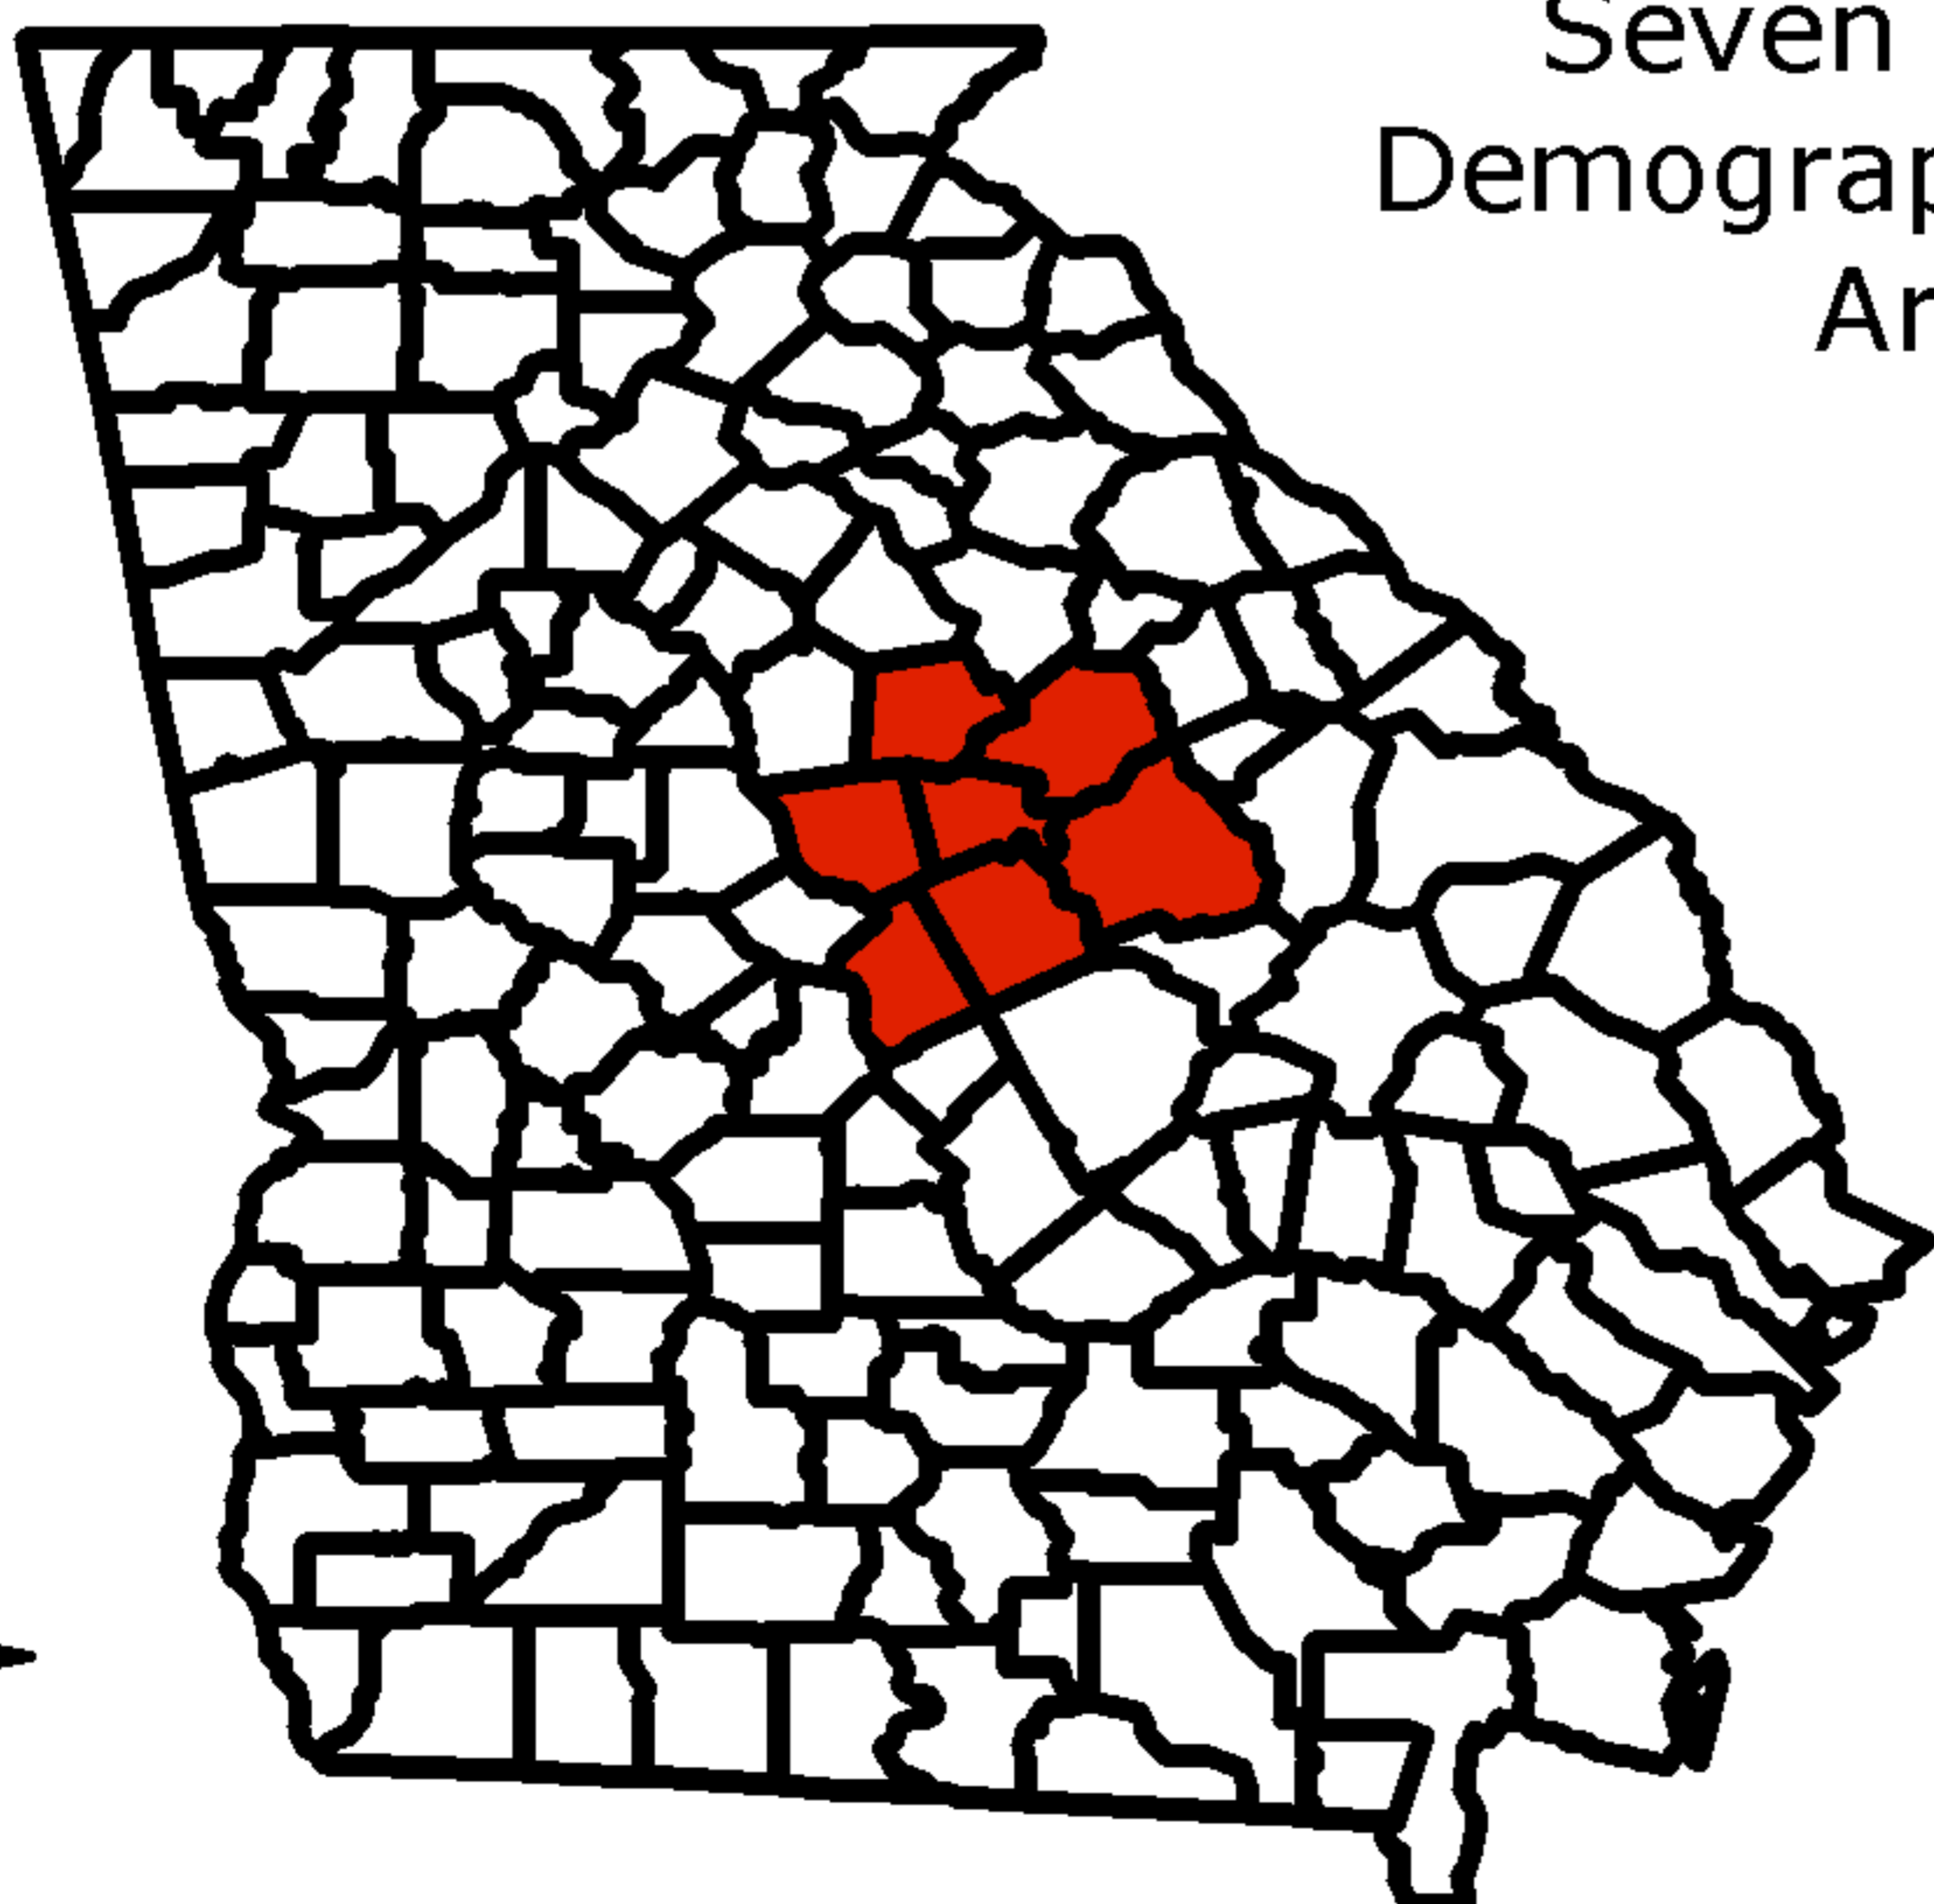

DEVELOPMENT AUTHORITY OF THE CITY OF MILLEDGEVILLE AND BALDWIN COUNTY

Seven County Region Demographic Study Area

Population Totals		
<i>Regional Population (2000)</i>	10 Mile	20 Mile
Total Persons	44,700	83,257
<i>County Populations (2002)</i>		
Baldwin		44,787
Hancock		10,026
Jones		24,492
Putnam		19,390
Twiggs		10,545
Washington		20,803
Wilkinson		10,357
Total	140,400	

Seven County Demographic Study Area

Municipal Areas in Seven County Study Area