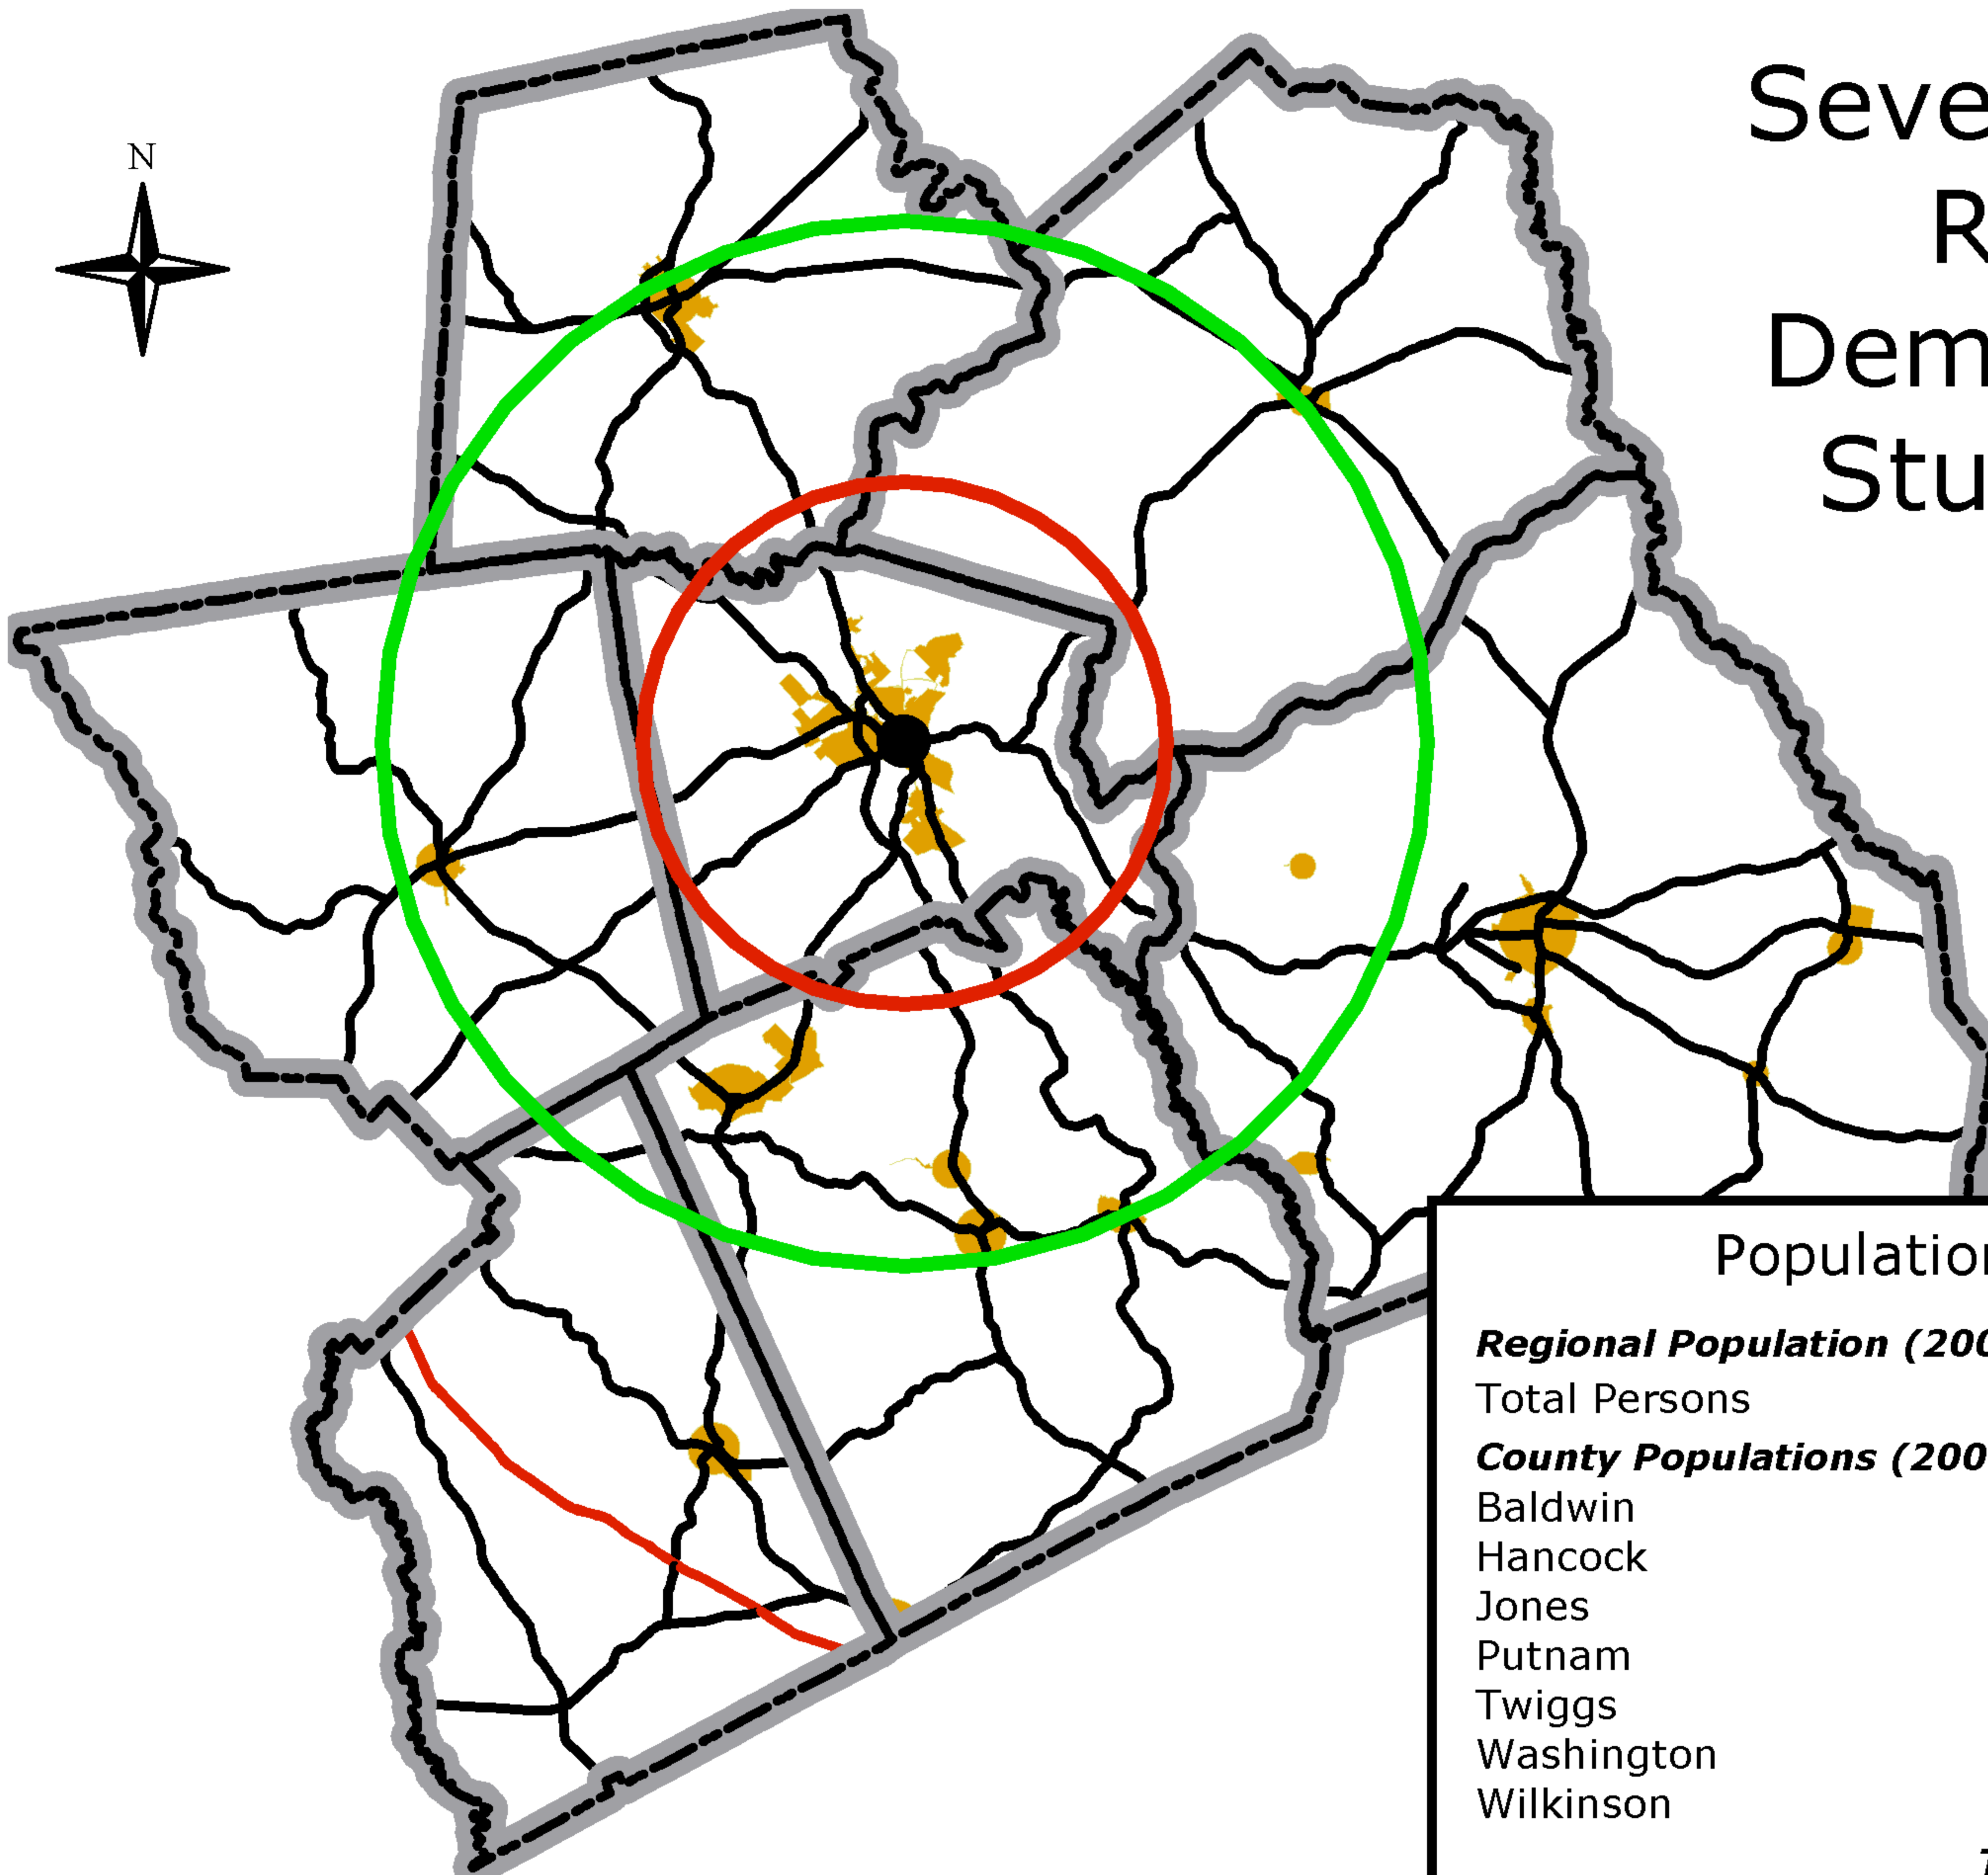

DEVELOPMENT AUTHORITY OF THE CITY OF MILLEDGEVILLE AND BALDWIN COUNTY

Seven County Region Demographic Study Area

Population Totals		
<i>Regional Population (2000)</i>	10 Mile	20 Mile
Total Persons	44,700	83,257
<i>County Populations (2002)</i>		
Baldwin		44,787
Hancock		10,026
Jones		24,492
Putnam		19,390
Twiggs		10,545
Washington		20,803
Wilkinson		10,357
Total	140,400	

Seven County Demographic Study Area

Municipal Areas in Seven County Study Area