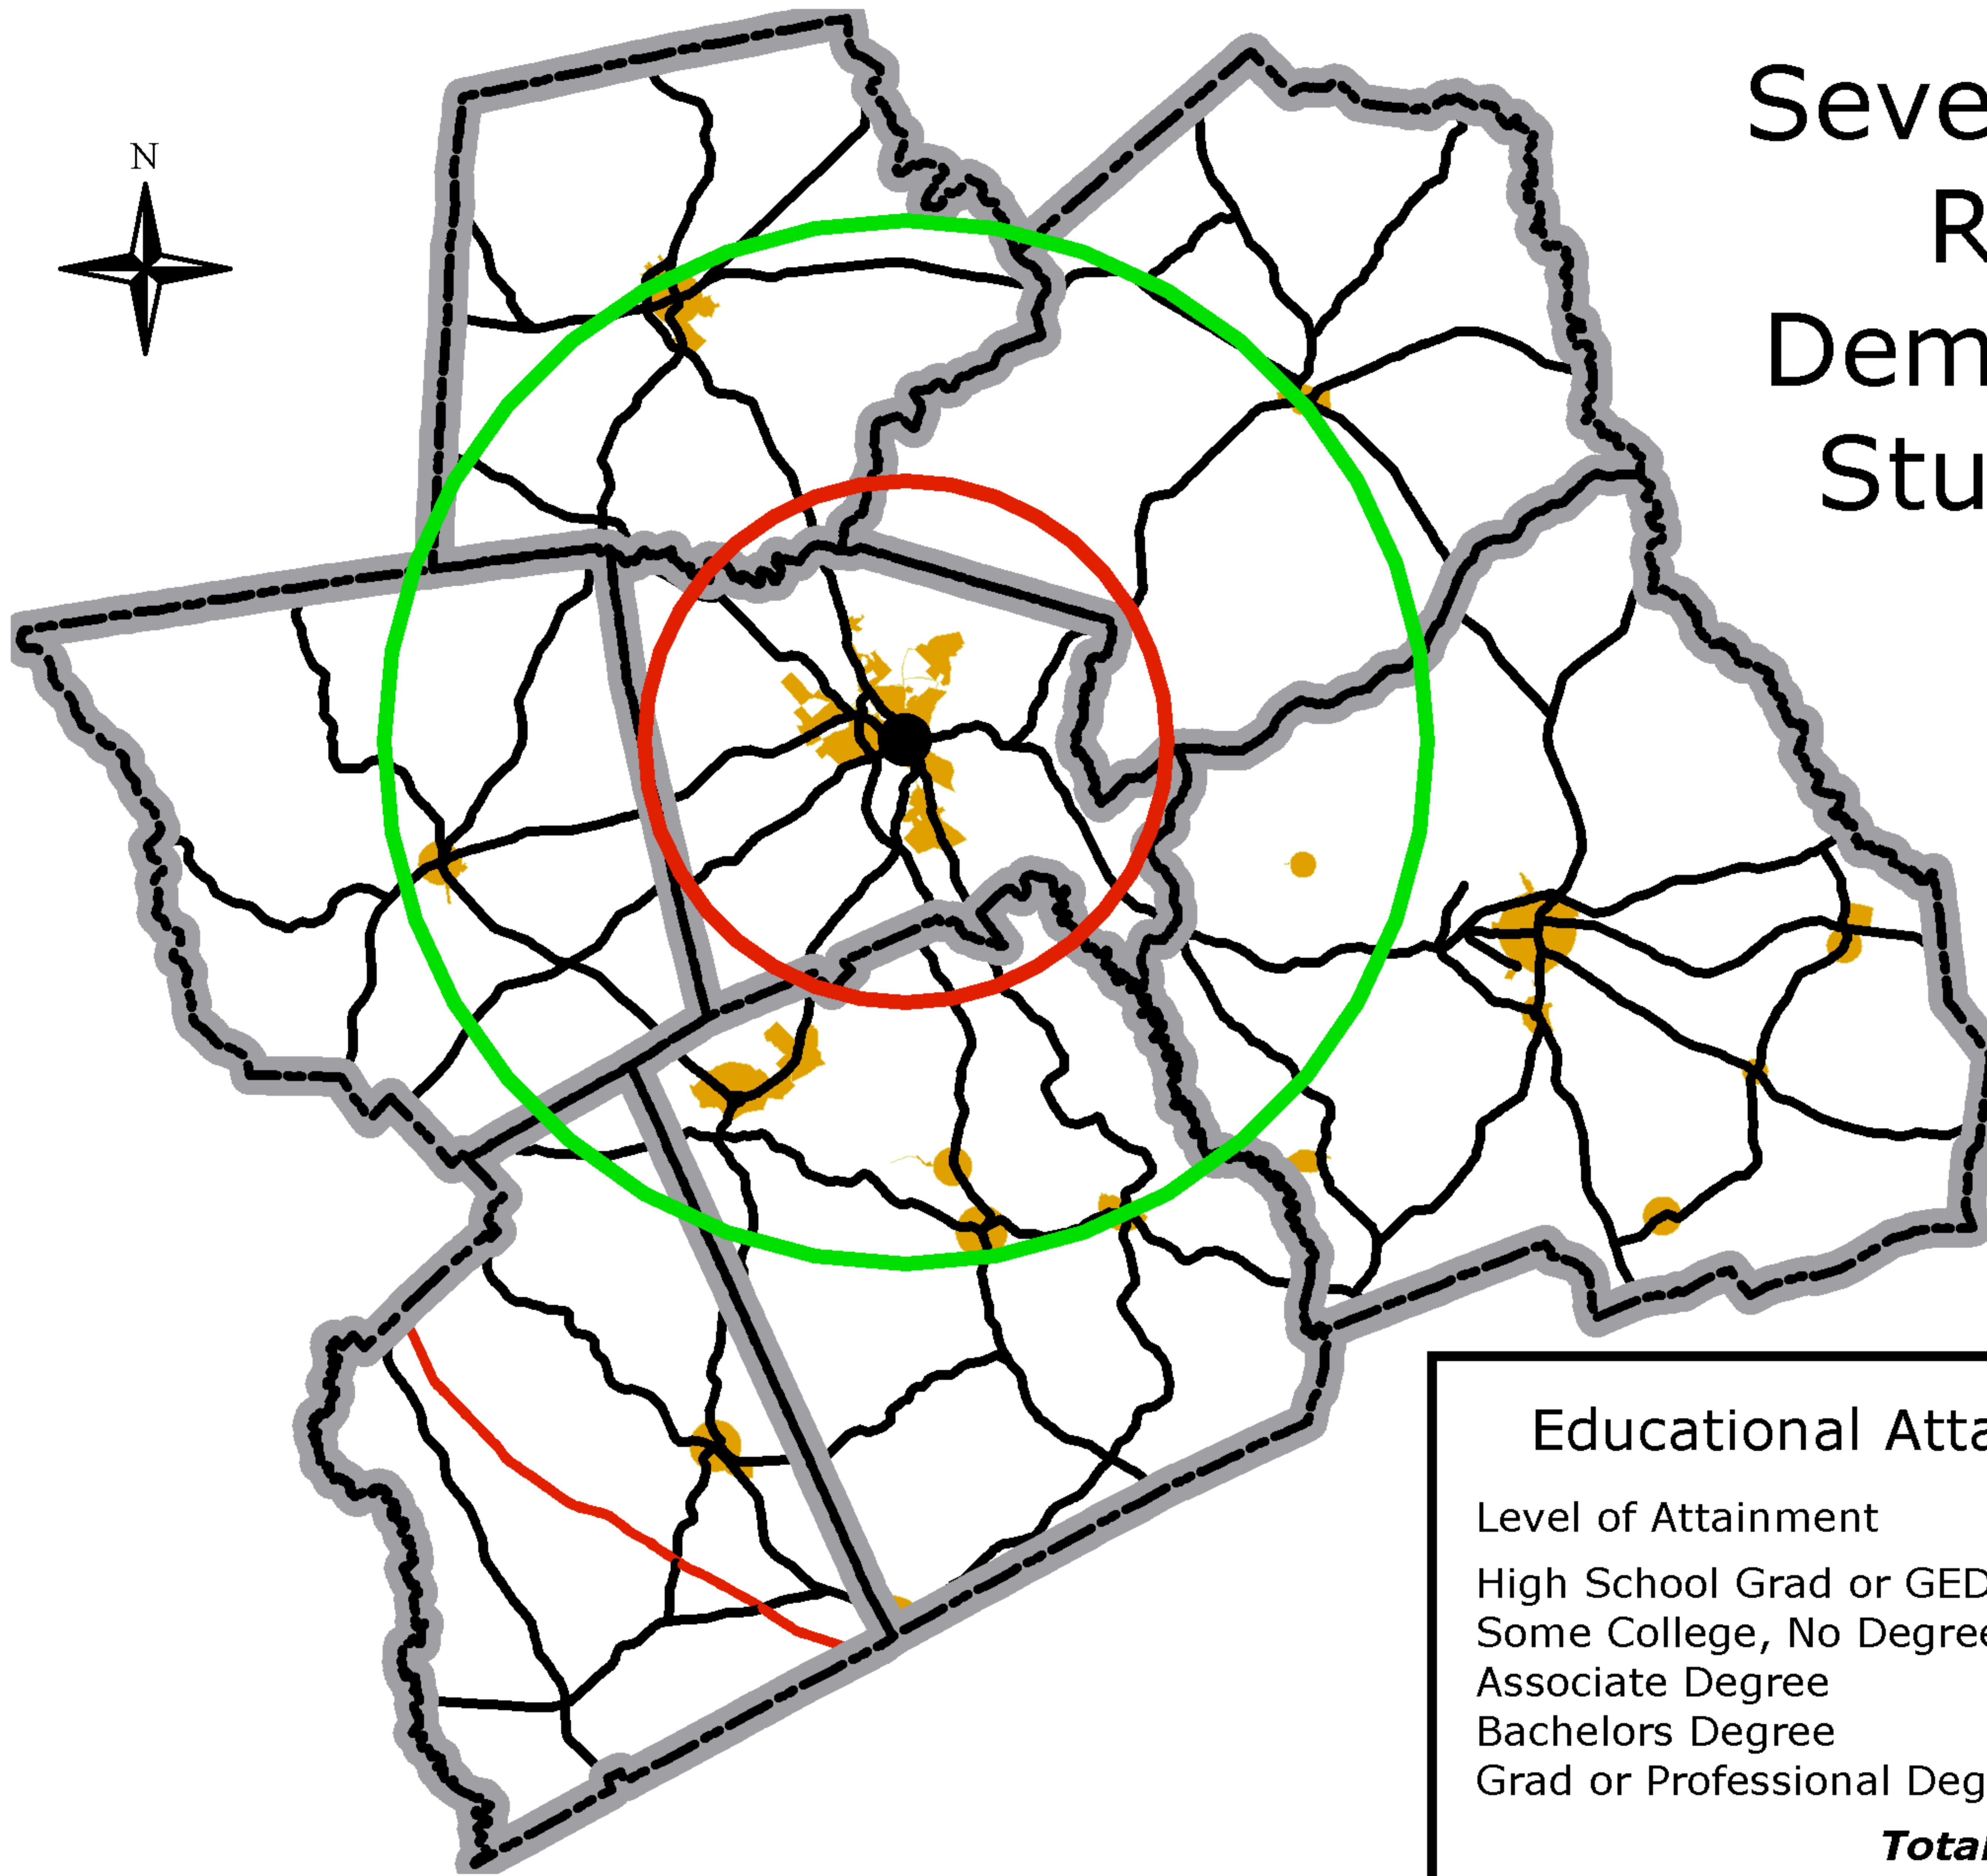

DEVELOPMENT AUTHORITY OF THE CITY OF MILLEDGEVILLE AND BALDWIN COUNTY

Seven County Region Demographic Study Area

Educational Attainment Totals		
Level of Attainment	10 Mile	20 Mile
High School Grad or GED	10,076	20,848
Some College, No Degree	4,733	9,092
Associate Degree	1,245	2,261
Bachelors Degree	2,740	4,802
Grad or Professional Degree	1,856	3,080
Totals	20,650	40,083